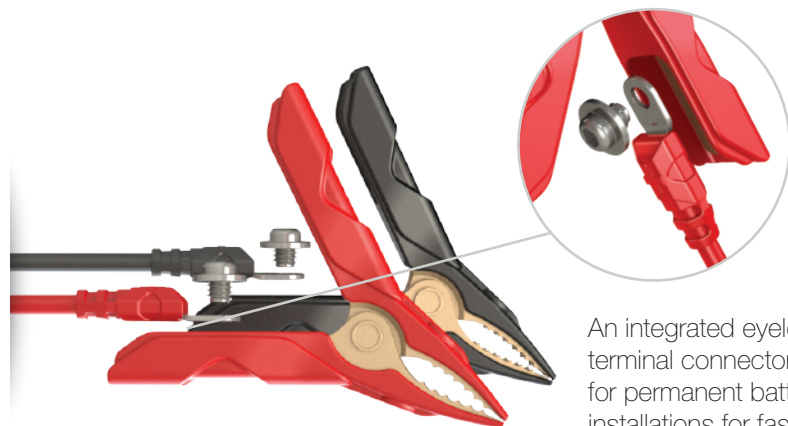

# GBC001 HD Battery Clamp

A robust and rugged design for jump starting both top and side post batteries.

NOCO HD Battery Clamps feature a heavy-duty clamp design for automotive, marine, RV and truck applications.

## Technical Specifications

Input:	Boost Female Connector
Output:	HD Boost Clamps
Length:	23 Inches
Weight:	1.2 Pounds

# GBC002 Precision Boost Sport Battery Clamps w/ Integrated Eyelet Connectors

An integrated eyelet terminal connector allows for permanent battery installations for fast and convenient jump starting.

NOCO Precision Sport Battery Clamps feature a needle-nose clamp design for powersport and remote battery applications.