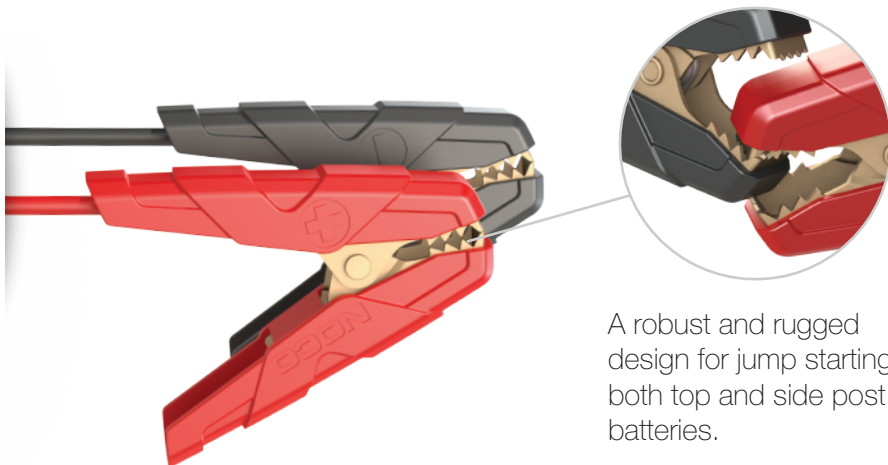

### Heavy-duty design for **jump starting**.

Rugged battery clamp design for most automotive, marine, RV, and truck applications.

A robust and rugged design to provide **maximum current flow** with **minimal power** losses. With the high current carrying ability, these Boost accessories are no-melt and smoke-free clamps that are reinforced with all metal construction.

Ultra**Safe**™

Protects against reverse polarity, sparks, over-charging, over-current, open-circuits and over-heating.

Heavy Duty  
Design

Our no-melt and smoke-free clamps are reinforced with all metal versus generic clamps' all plastic construction.

8<sup>AWG</sup>

Made from durable, high-performance 8AWG silicone wire that maintains its flexibility in cold weather environments.

Universal  
Compatibility

Interchangeable with UltraSafe Lithium Jump Starter models: Connect directly to GB20, GB30, & GB40.

# GBC001 HD Battery Clamp

A robust and rugged design for jump starting both top and side post batteries.

NOCO HD Battery Clamps feature a heavy-duty clamp design for automotive, marine, RV and truck applications.