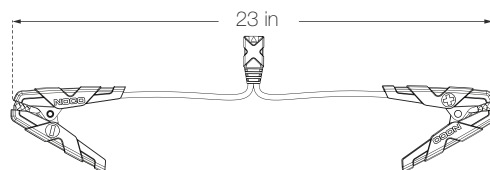

GBC001 HD Battery Clamp

A robust and rugged design for jump starting both top and side post batteries.

NOCO HD Battery Clamps feature a heavy-duty clamp design for automotive, marine, RV and truck applications.

Inner Carton:

Dimensions: 3.9"x9.0"x5.9"
Weight: 1.20 lbs
UPC: 0-46221-16005-5
UCC:10-046221160052

Technical Specifications

Input:	Boost Female Connector
Output:	HD Boost Clamps
Length:	23 Inches
Weight:	1.2 Pounds

Compatible Models:

Boost Jump Starters	GB20
	GB30
	GB40

GBC002 Precision Boost Sport Battery Clamps w/ Integrated Eyelet Connectors

An integrated eyelet terminal connector allows for permanent battery installations for fast and convenient jump starting.

NOCO Precision Sport Battery Clamps feature a needle-nose clamp design for powersport and remote battery applications.

Inner Carton:

Dimensions: 3.9"x9.0"x5.9"
Weight: 0.57 lbs
UPC: 0-46221-16006-2
UCC:10-046221160069

Technical Specifications

Input:	Boost Female Connector
Output:	Precision Boost Clamps
Length:	19.5 Inches
Weight:	0.57 Pounds

Compatible Models:

Boost Jump Starters	GB20
	GB30
	GB40